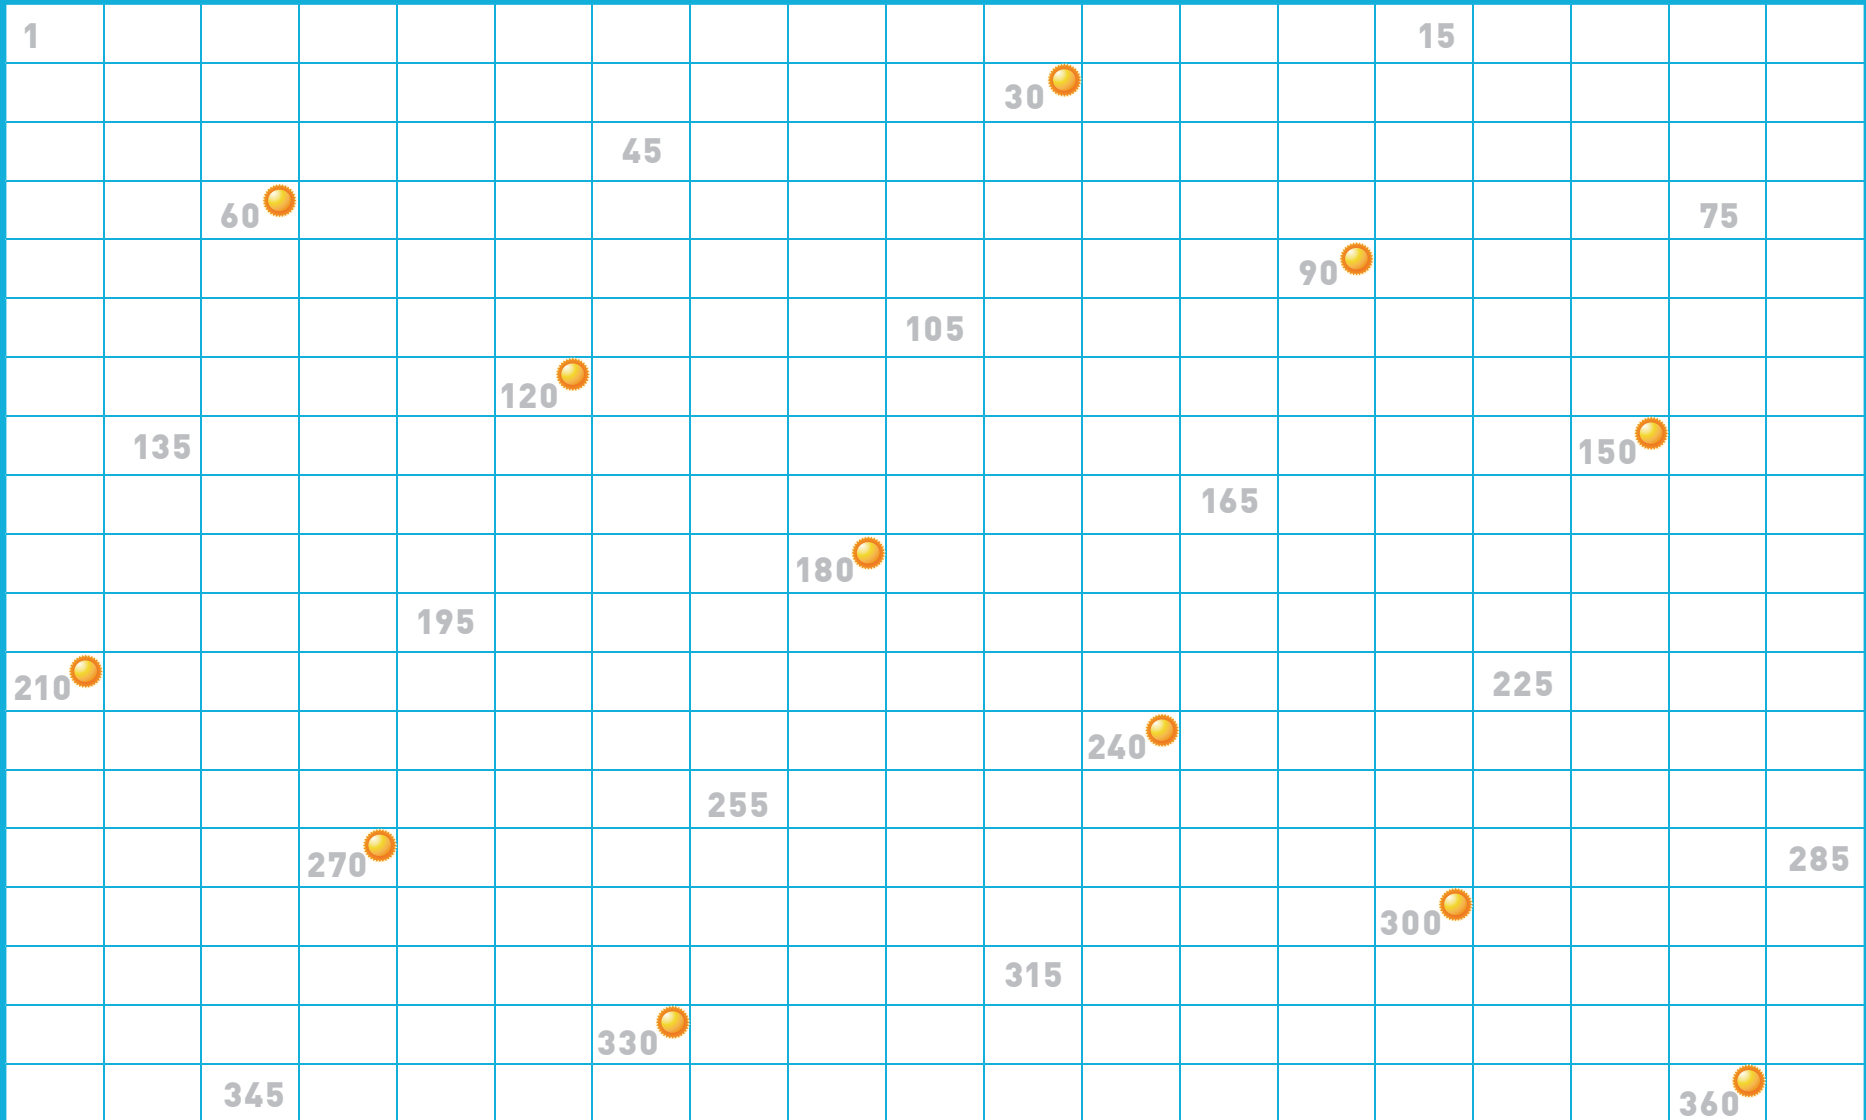

SmartKlean®

non-detergent
Laundry Ball

Mark an **X** per wash to keep track of your washes.

= Recommended 1 hr. Sunlight Recharge (or Place in Dry Area of Home)

Time to get a new Laundry Ball! Contact: